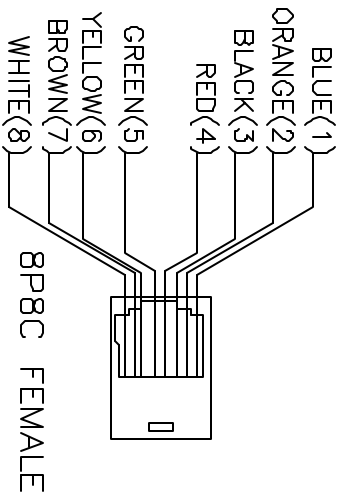

PART NUMBER

93922

REVISIONS				
REV	ECN NO., DESCRIPTION	DRAWN	DATE	APPD

51562-87
1:1 CABLE

DB-09 FEMALE

51558-1

8P8C TO DB-09 FEMALE MOD ADPTR

1 CUT OFF OTHER WIRES (YELLOW, BLUE, BLACK).

NOTES: UNLESS OTHERWISE SPECIFIED.

DRAWN BY J RODRIGUEZ		DATE 05/27/03	
DECIMAL DIM. .XXXX ± .0003		ANGULAR DIM. MACHINED ± 0° 30'	
TOLERANCES		FORMED ± .1"	
.XXX ± .004		CHAMFERS ± .5	
.XX ± .02			
MATERIAL			
FINISH PROCESS			
TITLE 2835 COLUMBIA ST. TORRANCE, CA 90503			
ASSY, PROGRAMMING CABLE		93922	
SIZE A	DRAWING NUMBER 93922	REV A	
SCALE 1:1	CAD FILE 939220A	SHEET 1	OF 1