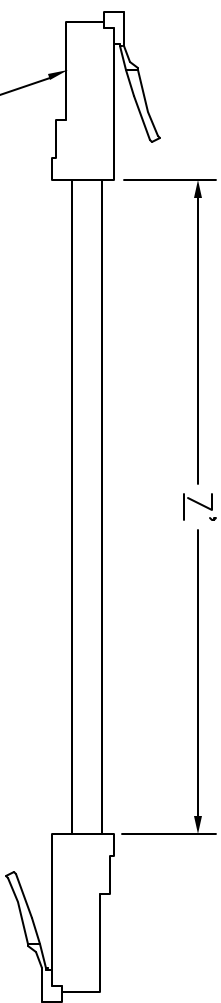

PART NUMBER

93922

REVISIONS				
REV	ECN NO., DESCRIPTION	DRAWN	DATE	APPD

51562-87
1:1 CABLE

DB-09 FEMALE

51558-1

8P8C TO DB-09 FEMALE MOD ADPTR

1 CUT OFF OTHER WIRES (YELLOW, BLUE, BLACK).

NOTES: UNLESS OTHERWISE SPECIFIED.

DRAWN BY J RODRIGUEZ		DATE 05/27/03	
DECIMAL DIM. .XXXX ± .0003		ANGULAR DIM. MACHINED ± 0° 30'	
TOLERANCES		FORMED ± .1"	
.XXX ± .004		CHAMFERS ± .5	
.XX ± .02			
MATERIAL			
FINISH PROCESS			
TITLE 2835 COLUMBIA ST. TORRANCE, CA 90503			
ASSY, PROGRAMMING CABLE		93922	
SIZE A	DRAWING NUMBER 93922	REV A	
SCALE 1:1	CAD FILE 939220A	SHEET 1	OF 1